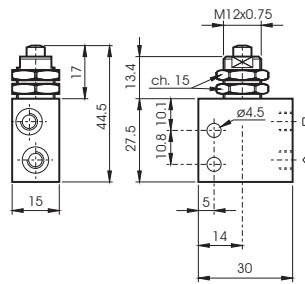

PANEL MOUNT TAPPET / PASSE CLOISON / PULSANTE PASSA PARETE

Lateral M5 / **M5 latéral** / M5 laterale

VM5002053101 3/2 NC / NF / NC
VM5001053101 3/2 NO / NO / NA