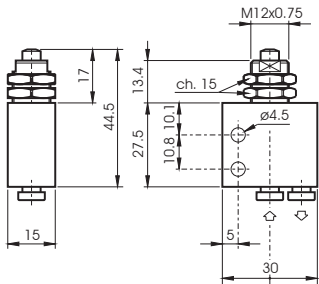

PANEL MOUNT TAPPET / PASSE CLOISON / PULSANTE PASSA PARETE

Lower tube 4 / **Tube 4 inférieur** / Tubo 4 inferiore

VM4002053601 3/2 NC / NF / NC
VM4001053601 3/2 NO / NO / NA