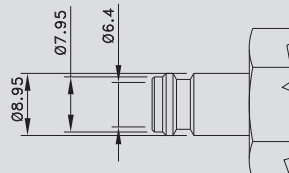

E501

UNIVERSAL MALE QUICK COUPLER / **COUPLEUR UNIVERSEL MALE** / *ATTACCO RAPIDO UNIVERSALE MASCHIO*

CODE	Thread	L		min.pcs.
E501 1/8	1/8	55,0	17	10
E501 1/4	1/4	58,0	19	10
E501 3/8	3/8	54,0	19	10
E501 1/2	1/2	56,5	22	10